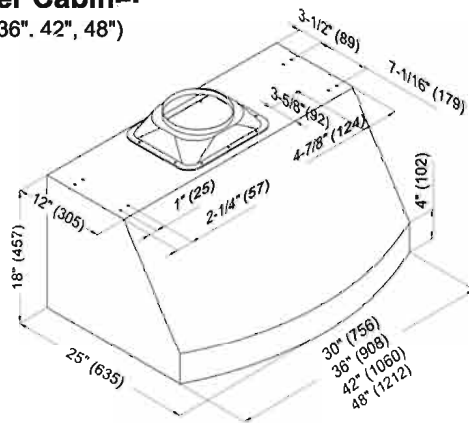

KOBE®

So Quiet...

You Won't Believe It's On!

Under Cabinet or Wall Mount

CH-03 Series

Appearance	
Stainless Steel	●
Seamless	●
Performance	
CFM**	400 to 1000
Sone / Decibel	1.4 to 8.0 / 45dB to 70dB
QuietMode™	1.4 Sones / 45dB
Features	
Halogen Light	12V 20W x 2 (30" & 36") -2 Level Lighting 12V 20W x 3 (42" & 48") -2 Level Lighting
Heat Lamp	2 Heat Lamp Sockets Included (175W Bulbs Not Included)
Power Supply	120V 60Hz
Consumption	w/ Heating Lamp 650W 5.59A (30" & 36") w/ Heating Lamp 650W 5.77A (42" & 48")
No. of Speed	4 (Rotary Controls)
Fan Type	Double Horizontal Squirrel Cage
Ducting	Top Transition Rectangular to 8" Round
Filter	Baffle (30", 36", 42" - x 2), (48" - x 3)
Optional Accessories	
Duct Cover	CH0030DC-12 (30") CH0036DC-12 (36") CH0042DC-12 (42") CH0048DC-12 (48")
Stainless Steel Back Splash	SSP30 (30" x 32"), SSP36 (36" x 32")

Under Cabinet†

(30", 36", 42", 48")

Wall Mount

(30", 36", 42", 48")

Optional Accessories

Duct Cover

Model No. CH0030DC-12
CH0036DC-12
CH0042DC-12
CH0048DC-12

Wall Mount

(with Duct Cover)

Cabinet or
Duct Cover

Countertop

* Building code may vary.

Information subject to change without notice.

Measurement in inches (mm). Inches are converted from millimeter and are estimated.