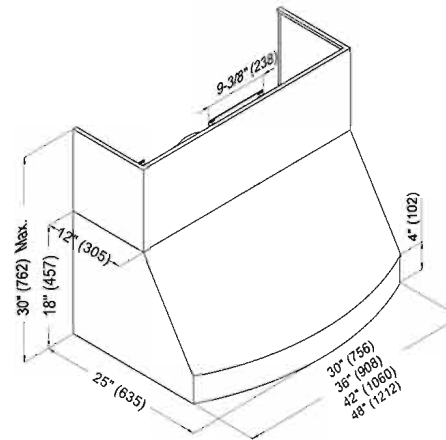

Under Cabinet†

(30", 36", 42", 48")

Wall Mount

(30", 36", 42", 48")

Optional Accessories

Duct Cover

Model No. CH0030DC-12
CH0036DC-12
CH0042DC-12
CH0048DC-12

Wall Mount

(with Duct Cover)

Cabinet or
Duct Cover

Countertop

* Building code may vary.

Information subject to change without notice.

Measurement in inches (mm). Inches are converted from millimeter and are estimated.