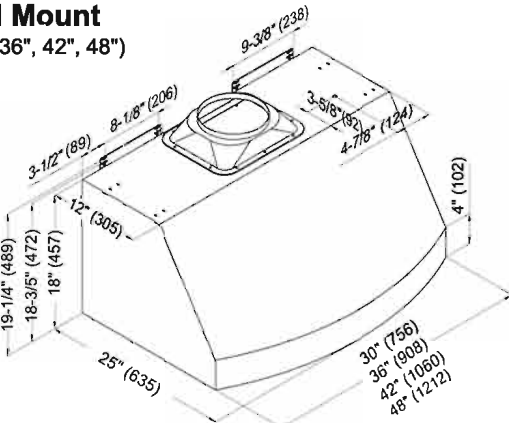

KOBE®

So Quiet...

You Won't Believe It's On!

Under Cabinet or Wall Mount

CH-03 Series

Appearance	
Stainless Steel	●
Seamless	●
Performance	
CFM**	400 to 1000
Sone / Decibel	1.4 to 8.0 / 45dB to 70dB
QuietMode™	1.4 Sones / 45dB
Features	
Halogen Light	12V 20W x 2 (30" & 36") -2 Level Lighting 12V 20W x 3 (42" & 48") -2 Level Lighting
Heat Lamp	2 Heat Lamp Sockets Included (175W Bulbs Not Included)
Power Supply	120V 60Hz
Consumption	w/ Heating Lamp 650W 5.59A (30" & 36") w/ Heating Lamp 650W 5.77A (42" & 48")
No. of Speed	4 (Rotary Controls)
Fan Type	Double Horizontal Squirrel Cage
Ducting	Top Transition Rectangular to 8" Round
Filter	Baffle (30", 36", 42" - x 2), (48" - x 3)
Optional Accessories	
Duct Cover	CH0030DC-12 (30") CH0036DC-12 (36") CH0042DC-12 (42") CH0048DC-12 (48")
Stainless Steel Back Splash	SSP30 (30" x 32"), SSP36 (36" x 32")

Under Cabinet†

(30", 36", 42", 48")

Wall Mount

(30", 36", 42", 48")

Optional Accessories

Duct Cover

Model No. CH0030DC-12
CH0036DC-12
CH0042DC-12
CH0048DC-12

Wall Mount

(with Duct Cover)

Cabinet or
Duct Cover

Countertop

* Building code may vary.

Information subject to change without notice.

Measurement in inches (mm). Inches are converted from millimeter and are estimated.