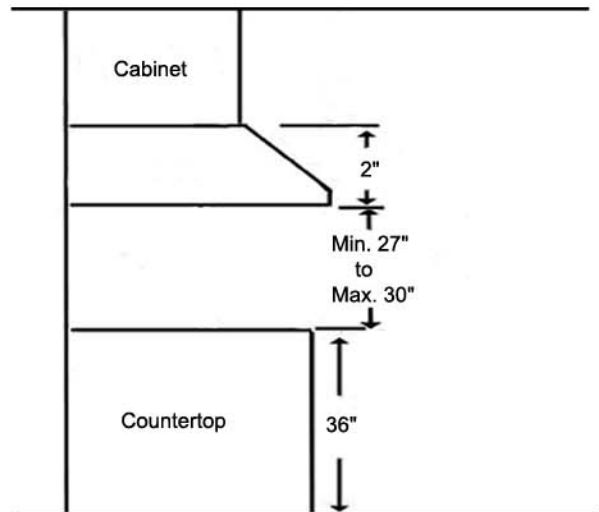

Fan Type Double Horizontal Squirrel Cage

Ducting Top 6" Round

Filter Baffle x 2

Optional Accessories

Stainless Steel Back Splash SSP30 (30" x 32"), SSP36 (36" x 32")

Under Cabinet

(30", 36")

Information subject to change without notice.

* Building code may vary.

Measurement in inches (mm). Inches are converted from millimeter and are estimated.

www.KOBERangeHoods.com

VER. 07/02/13