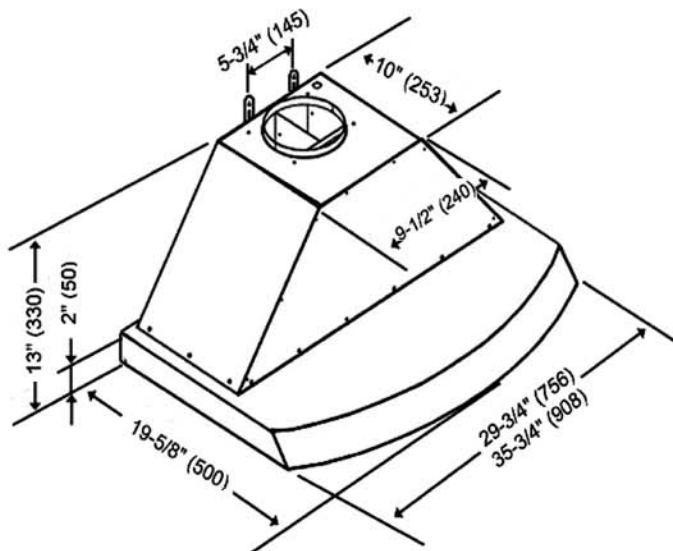

Fan Type Double Horizontal Squirrel Cage

Ducting Top 6" Round

Filter Baffle x 2

Optional Accessories

Stainless Steel Back Splash SSP30 (30" x 32"), SSP36 (36" x 32")

Under Cabinet

(30", 36")

Information subject to change without notice.

* Building code may vary.

Measurement in inches (mm). Inches are converted from millimeter and are estimated.

www.KOBERangeHoods.com

VER. 07/02/13